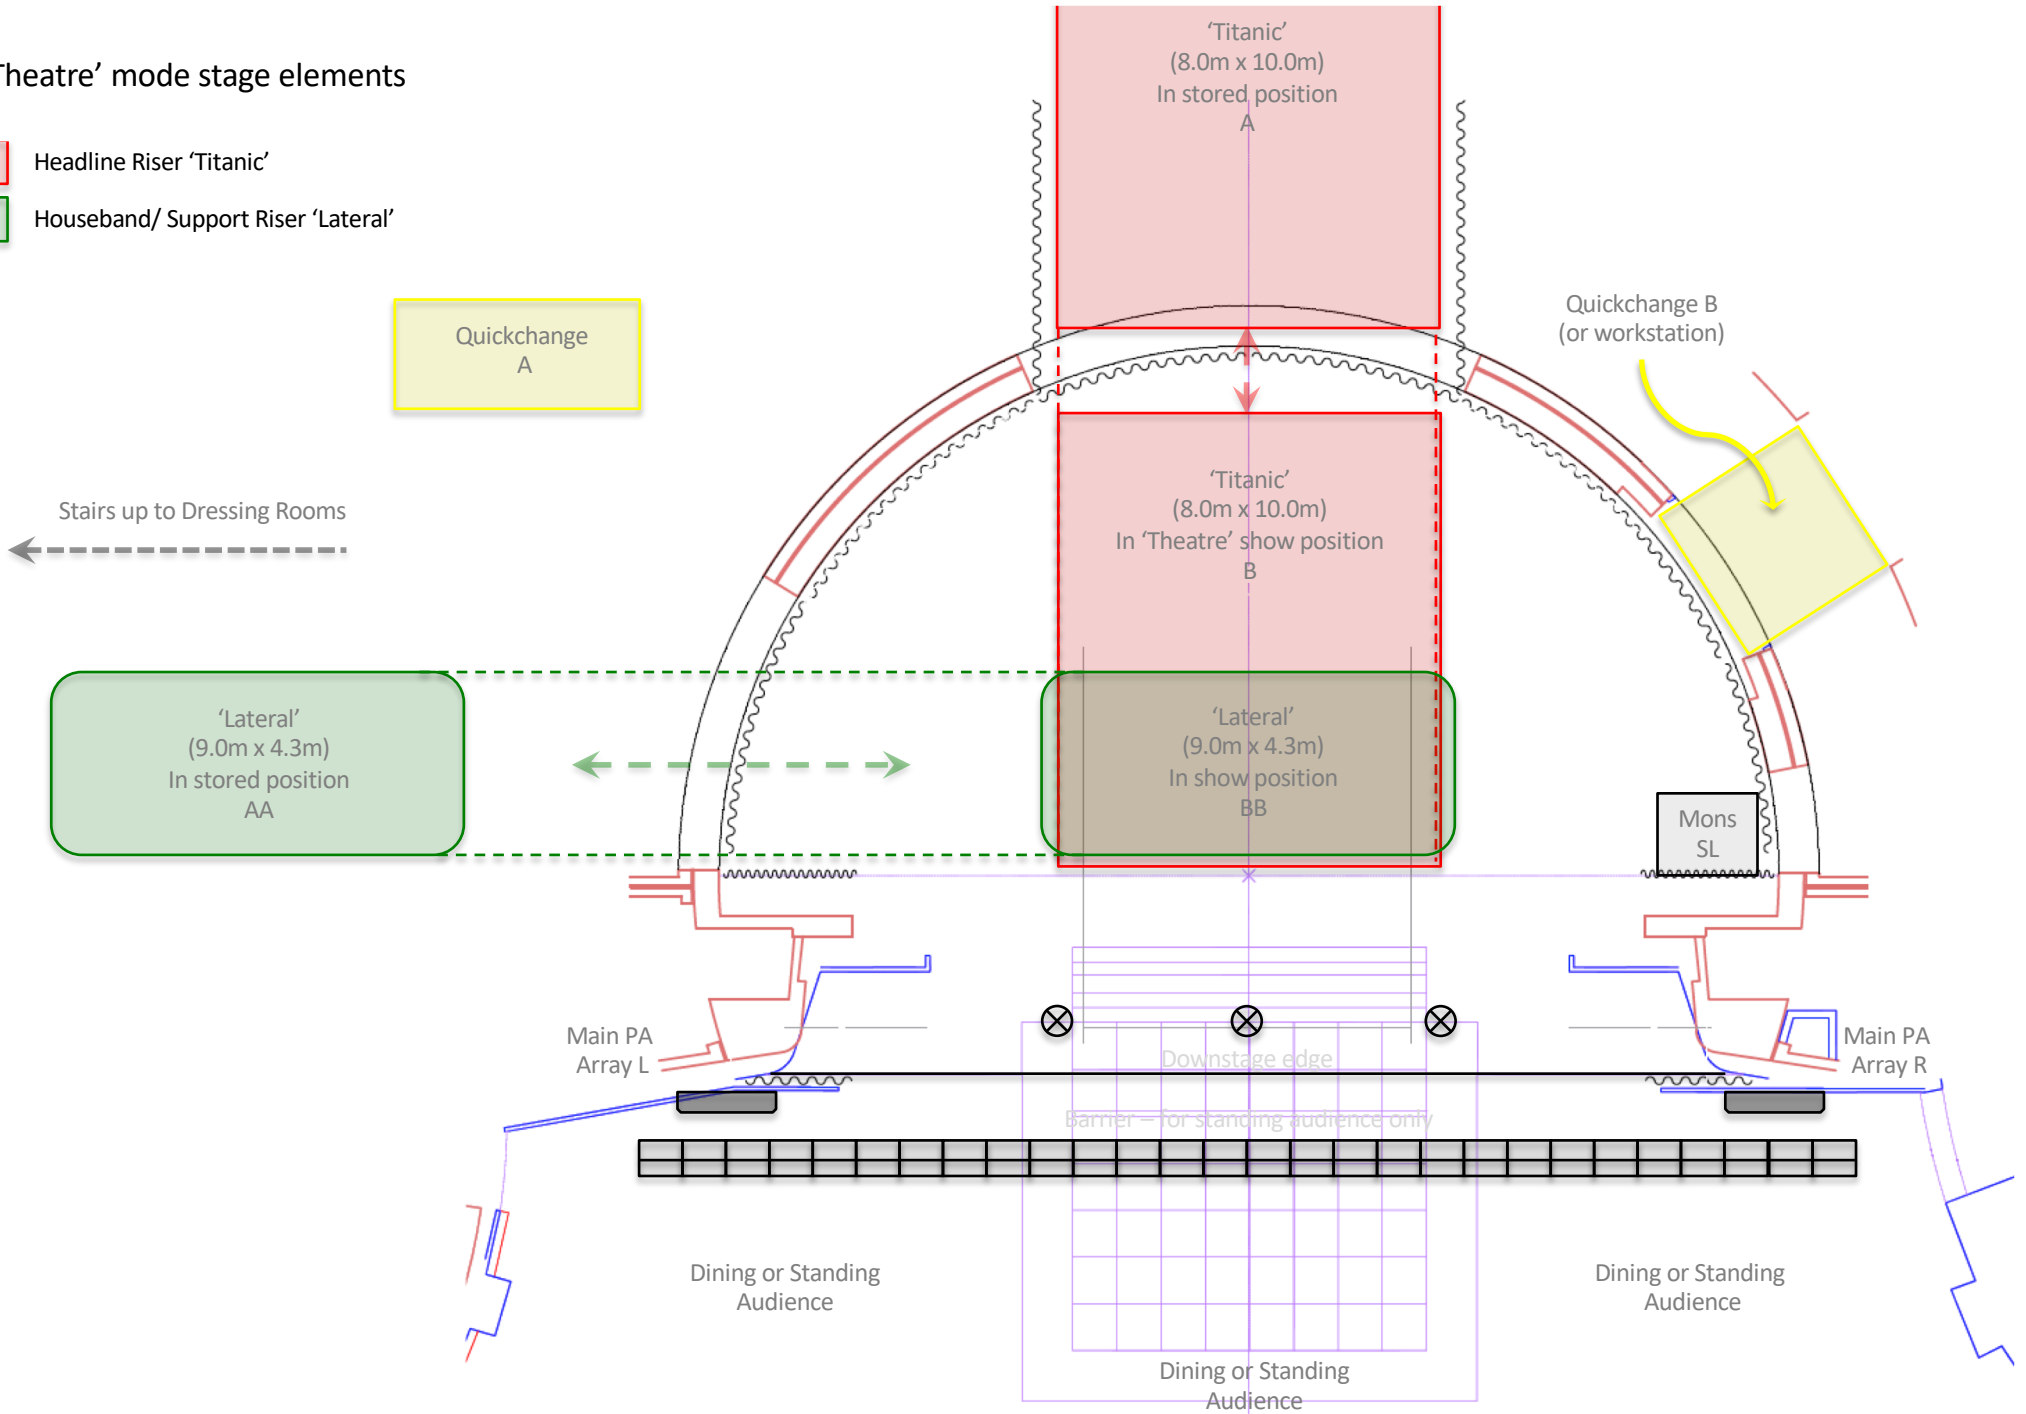

Section through stage & auditorium

SSF - Sporting Club
Auditorium w/ dimensions

Full height windows open for all performances

SSF - Sporting Club
Ground-floor plan

SPORTING CLUB D'ETE

Salle des ETOILES

LEGENDE:

- 7 prises murales 220v
- ⊙ 2 prises murales 380v
- ⊗ sono
- ⊞ 4 prises telephonics
- ⊠ 1 prise telephone
- ⊡ 2 prises television soit couvrant
- ⊕ 1 bassin: escalier/tables
- ★ lumiere du jour
- ⊙ Etage: Rue de Claussee
- Orientation: SUD
- Hauteur sous plafond: 6,95