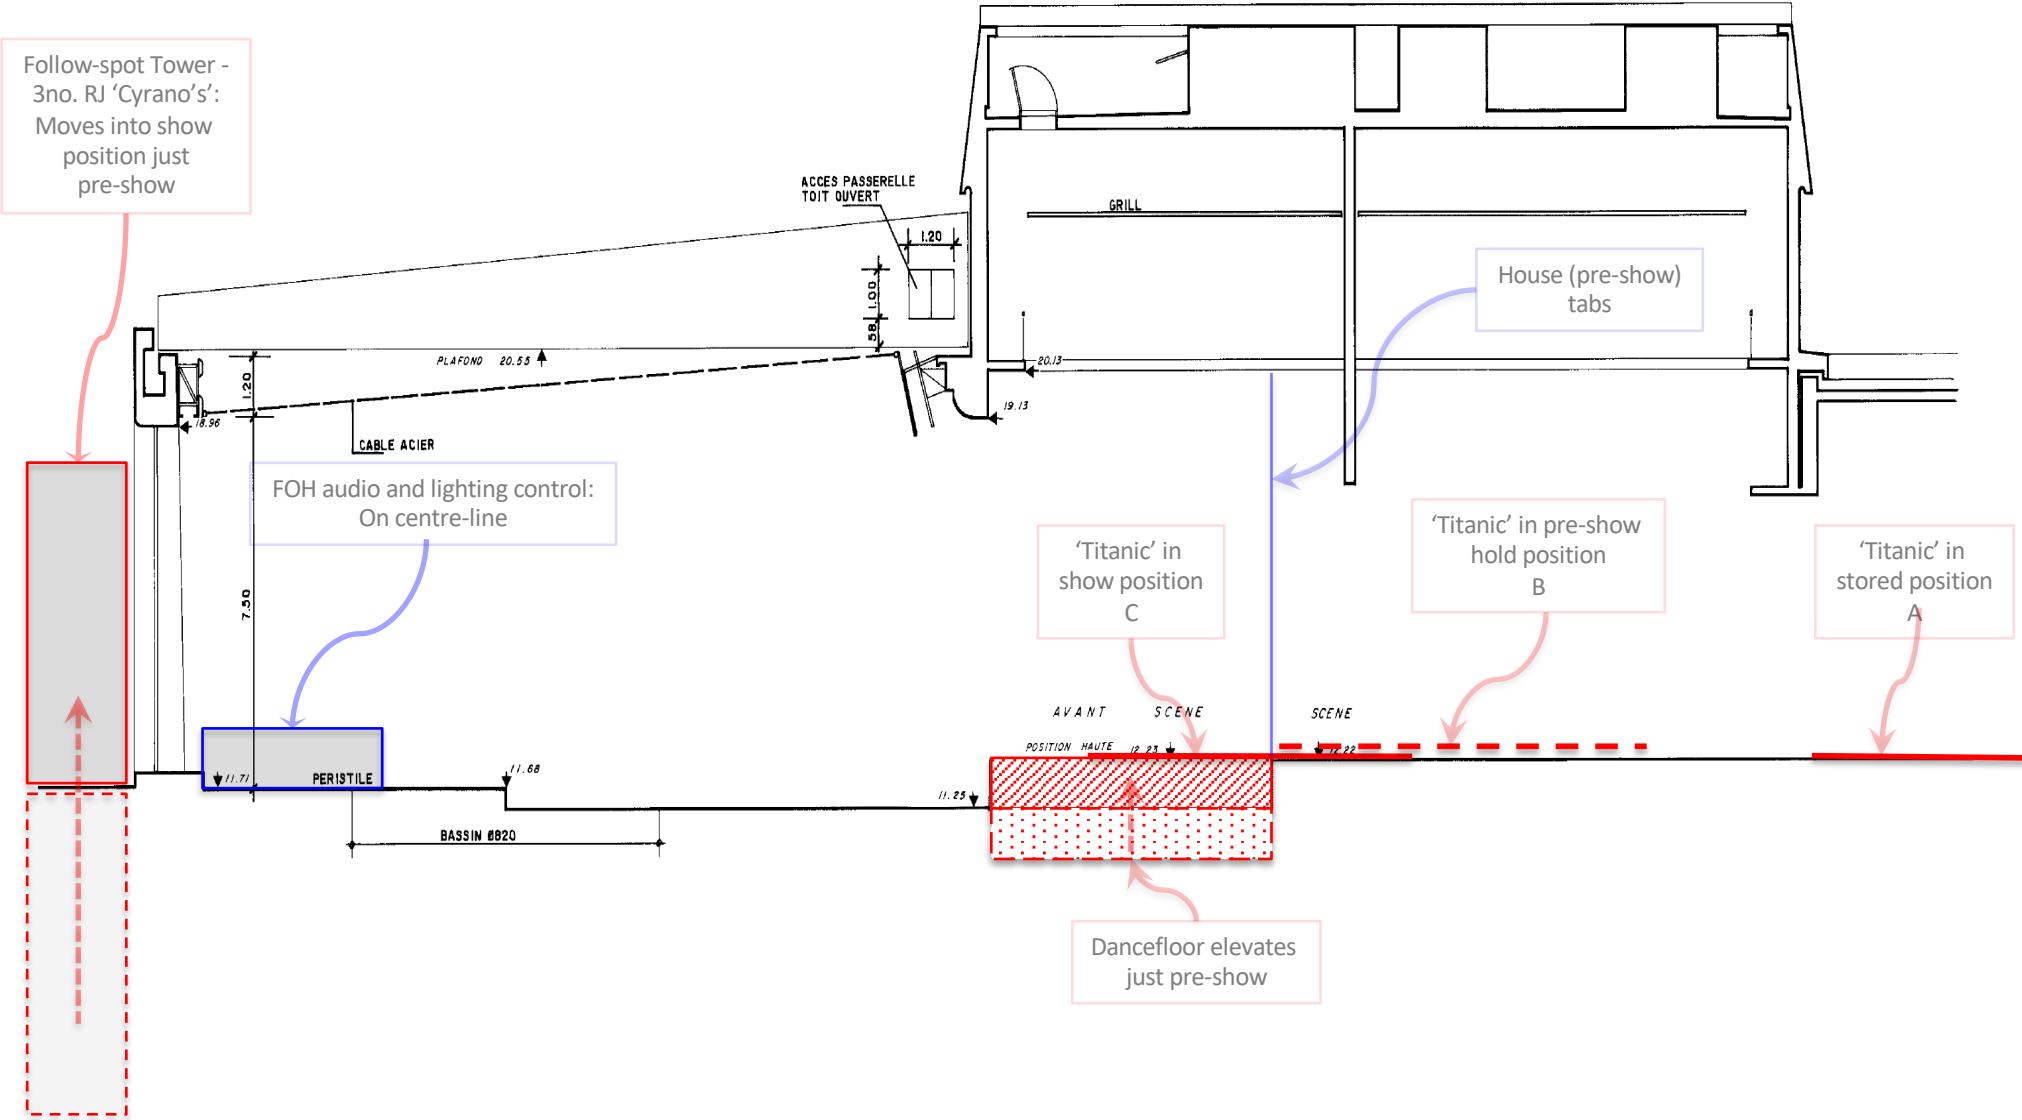

Section through stage & auditorium

SSF - Sporting Club
Auditorium w/ dimensions

Full height windows open for all performances

SSF - Sporting Club
Ground-floor plan

SPORTING CLUB D'ETE

Salle des ETOILES

LEGENDE:

- 7 prises murales 220v
- ⊙ 2 prises murales 380v
- ⊗ sono
- ⊞ 4 prises telephonics
- ⊠ 1 prise telephone
- ⊡ 2 prises television soit couvrant
- ⊕ 1 bassin: escalier/tables
- ★ lumiere du jour
- ⊙ Etage: Rue de Claussee
- Orientation: SUD
- Hauteur sous plafond: 6,95