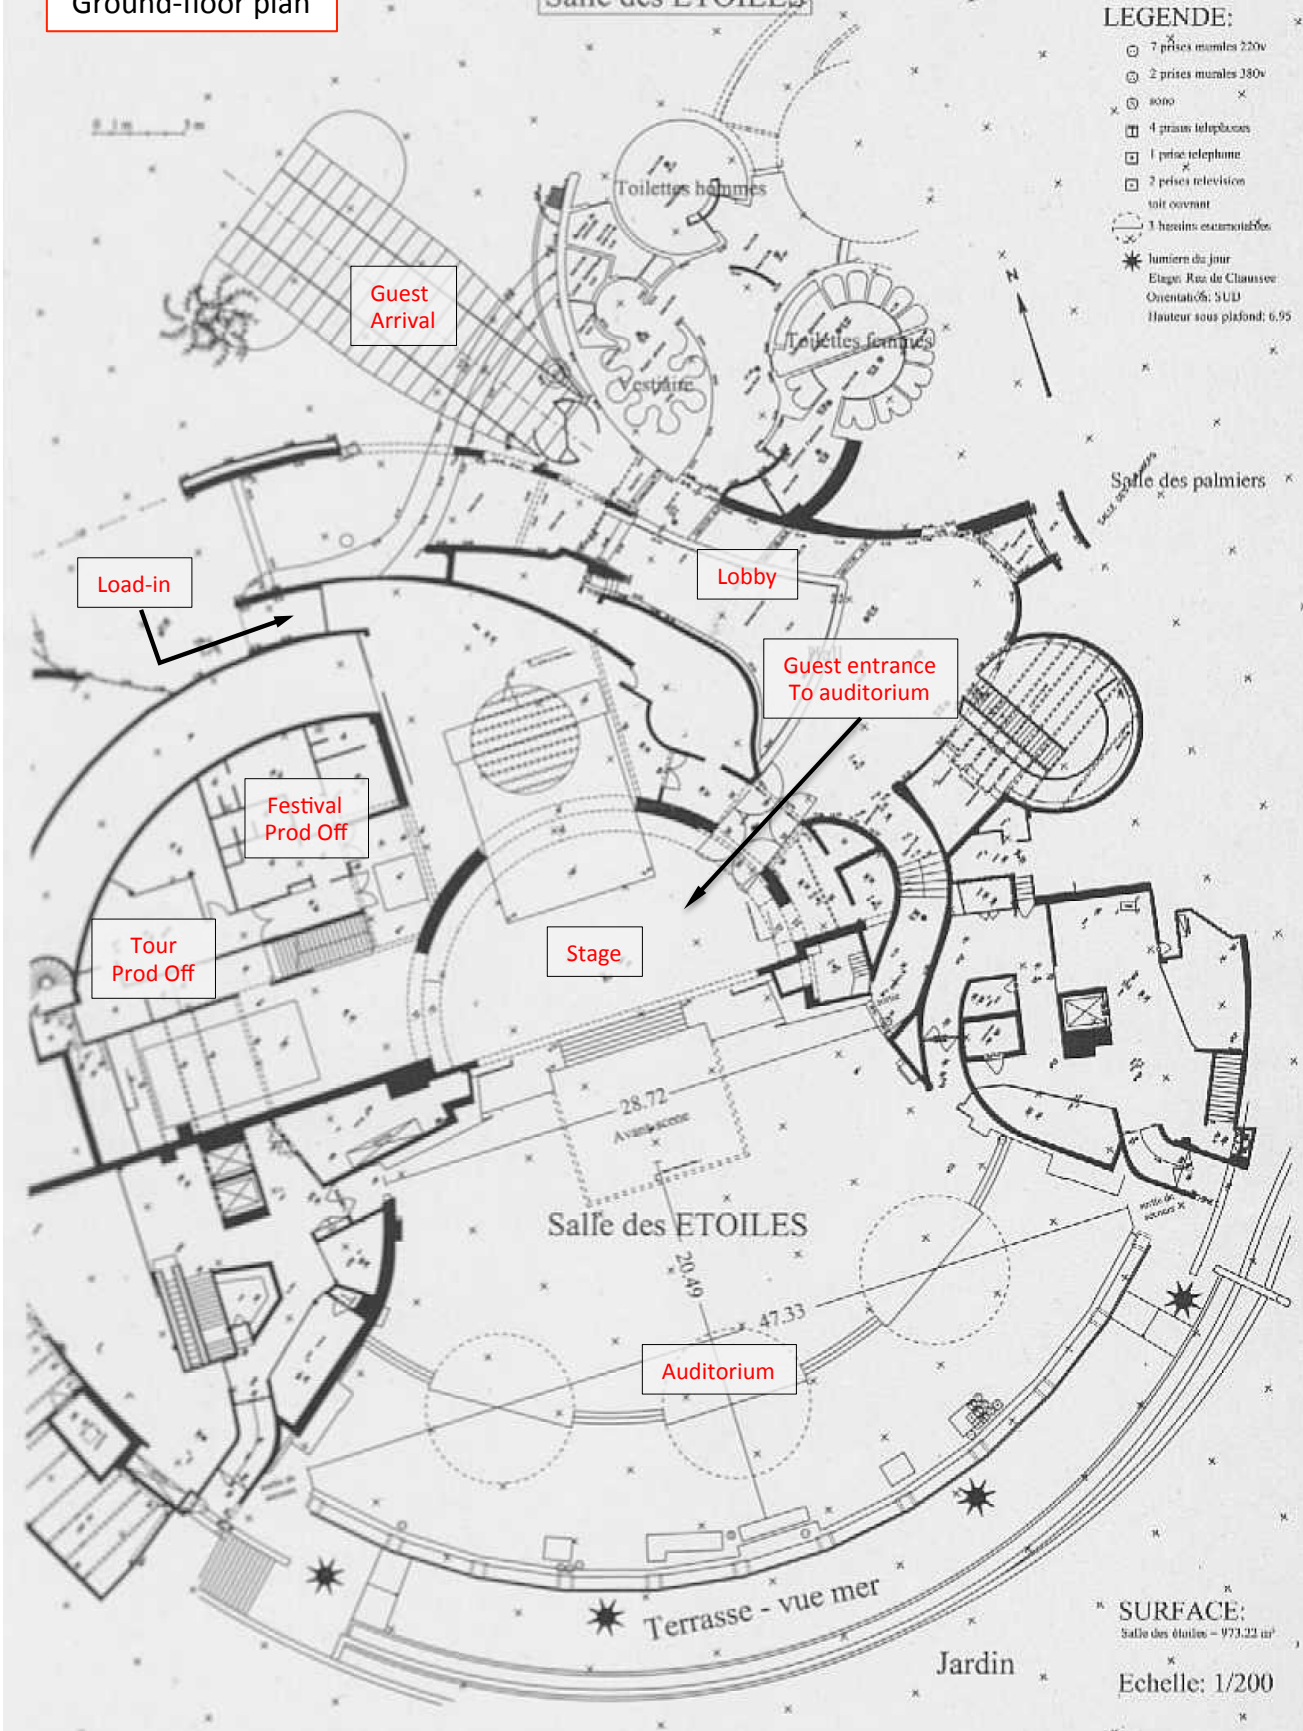

SPORTING CLUB D'ETE

Salle des ETOILES

LEGENDE:

- 7 prises murales 220v
- ⊙ 2 prises murales 380v
- ⊗ sono
- ⊞ 4 prises telephonics
- ⊠ 1 prise telephone
- ⊡ 2 prises television soit couvrant
- ⊕ 1 bassin: escalier/tables
- ★ lumiere du jour
- ⊙ Etage: Rue de Claussee
- Orientation: SUD
- Hauteur sous plafond: 6,95

SURFACE:
Salle des étoiles - 973.22 m²
Echelle: 1/200