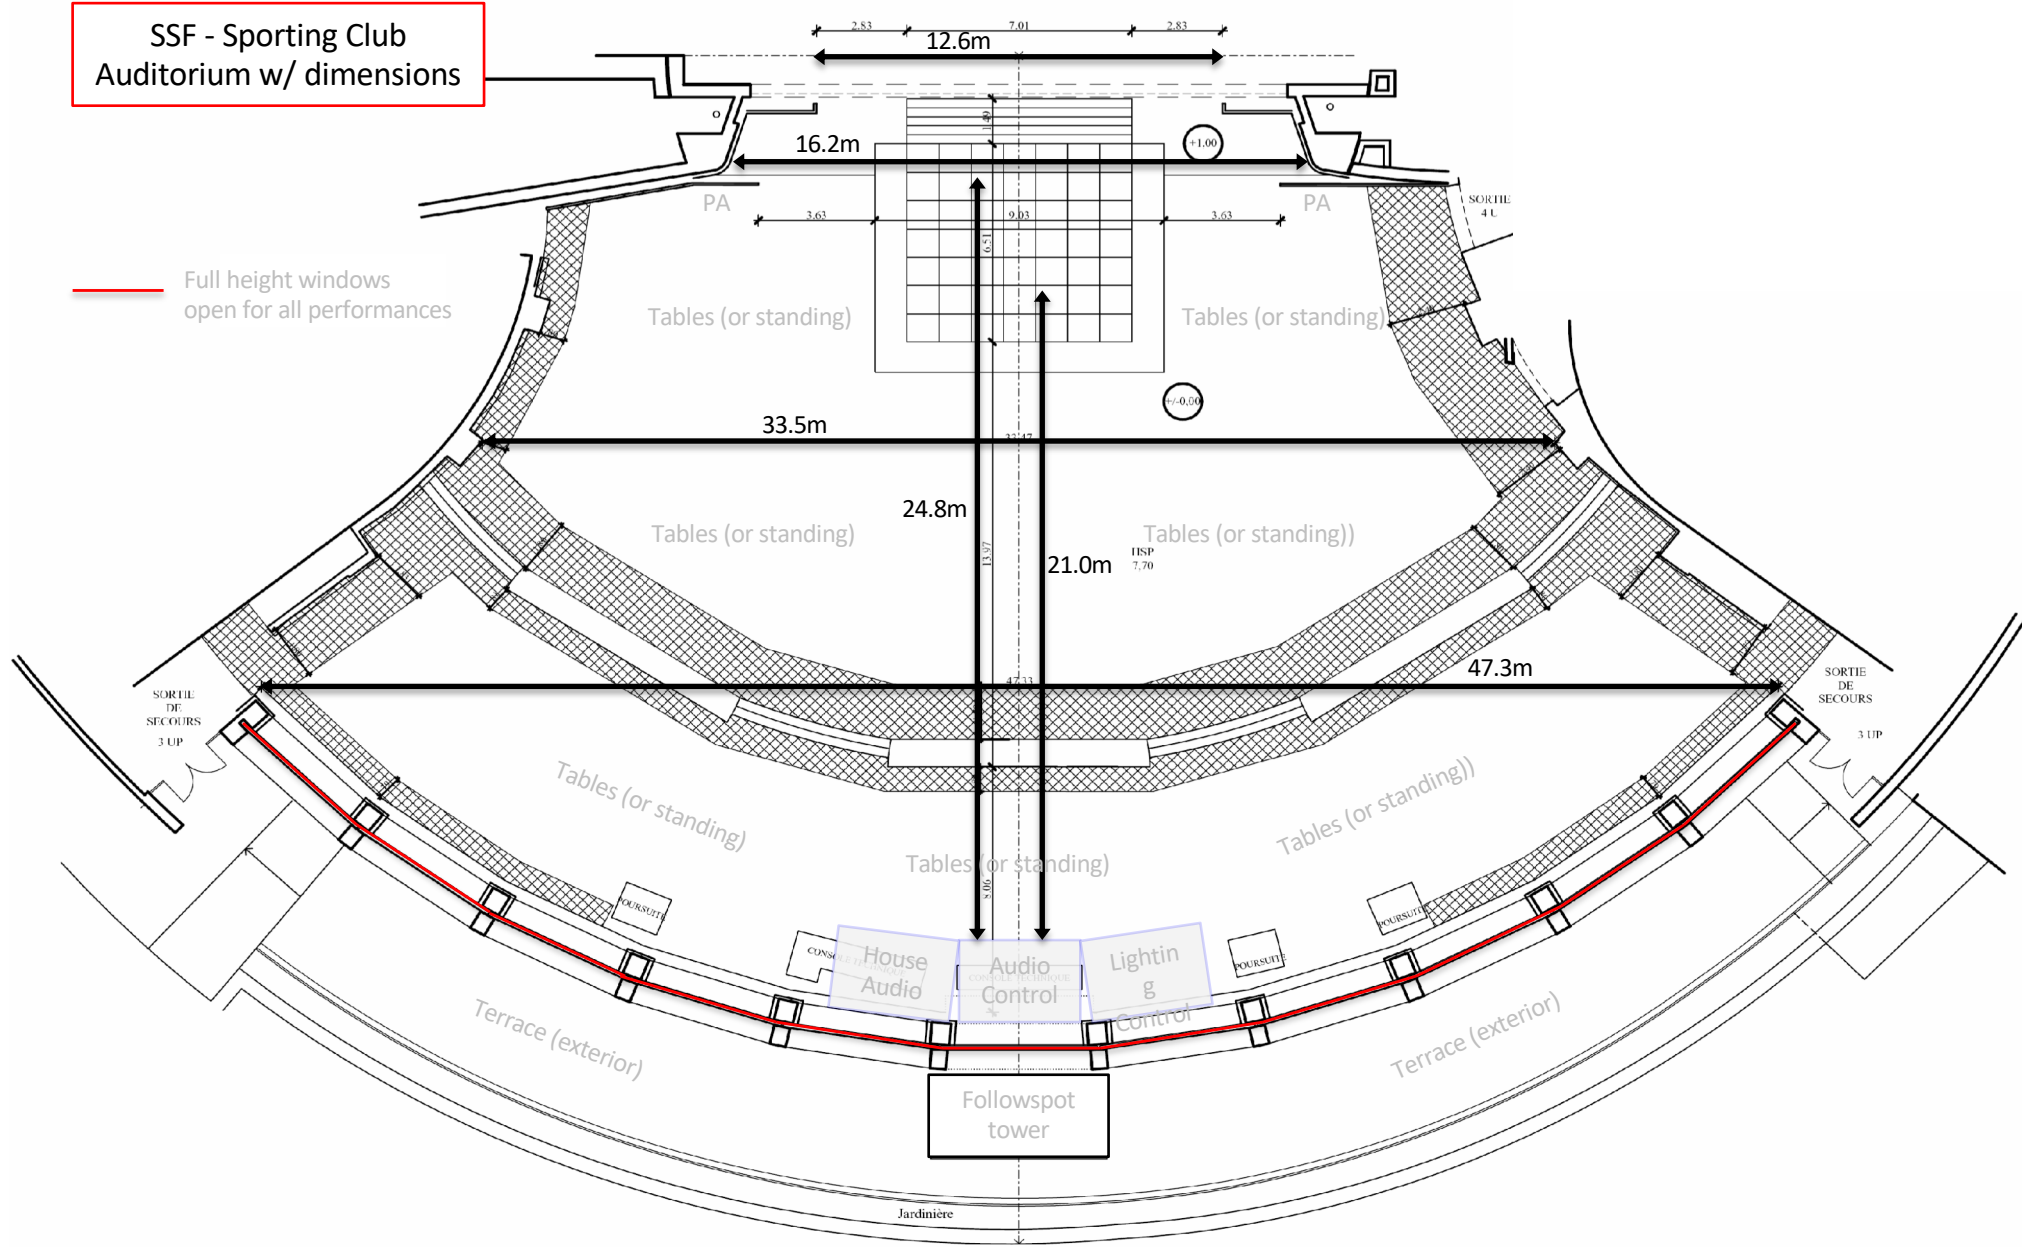

Section through stage & auditorium

SSF - Sporting Club
Auditorium w/ dimensions

Full height windows open for all performances

SSF - Sporting Club
Ground-floor plan

SPORTING CLUB D'ETE

Salle des ETOILES

LEGENDE:

- 7 prises murales 220v
- ⊙ 2 prises murales 380v
- ⊗ sono
- ⊞ 4 prises telephonics
- ⊠ 1 prise telephone
- ⊡ 2 prises television soit couvrant
- ⊕ 1 bassin: escalier/tables
- ★ lumiere du jour
- ⊙ Etage: Rue de Claussee
- Orientation: SUD
- Hauteur sous plafond: 6,95

SURFACE:
Salle des étoiles - 973.22 m²
Echelle: 1/200

SSF - Sporting Club
Level 1 floor-plan

Sporting Club – Level 1:	
65 – Festival Transport Office	Team 1 – Band Dressing Room (10pax)
66 – Solo Dressing Room (2pax)	Team 2 – Band Dressing Room (10pax)
Star 3 – Secondary Dressing Room (3pax)	Team 3 – SBM Marketing Office
Star 2 – Primary Dressing Room (4pax)	
Star 1 – Secondary Dressing Room(2pax)	C – All day catering/ beverage service