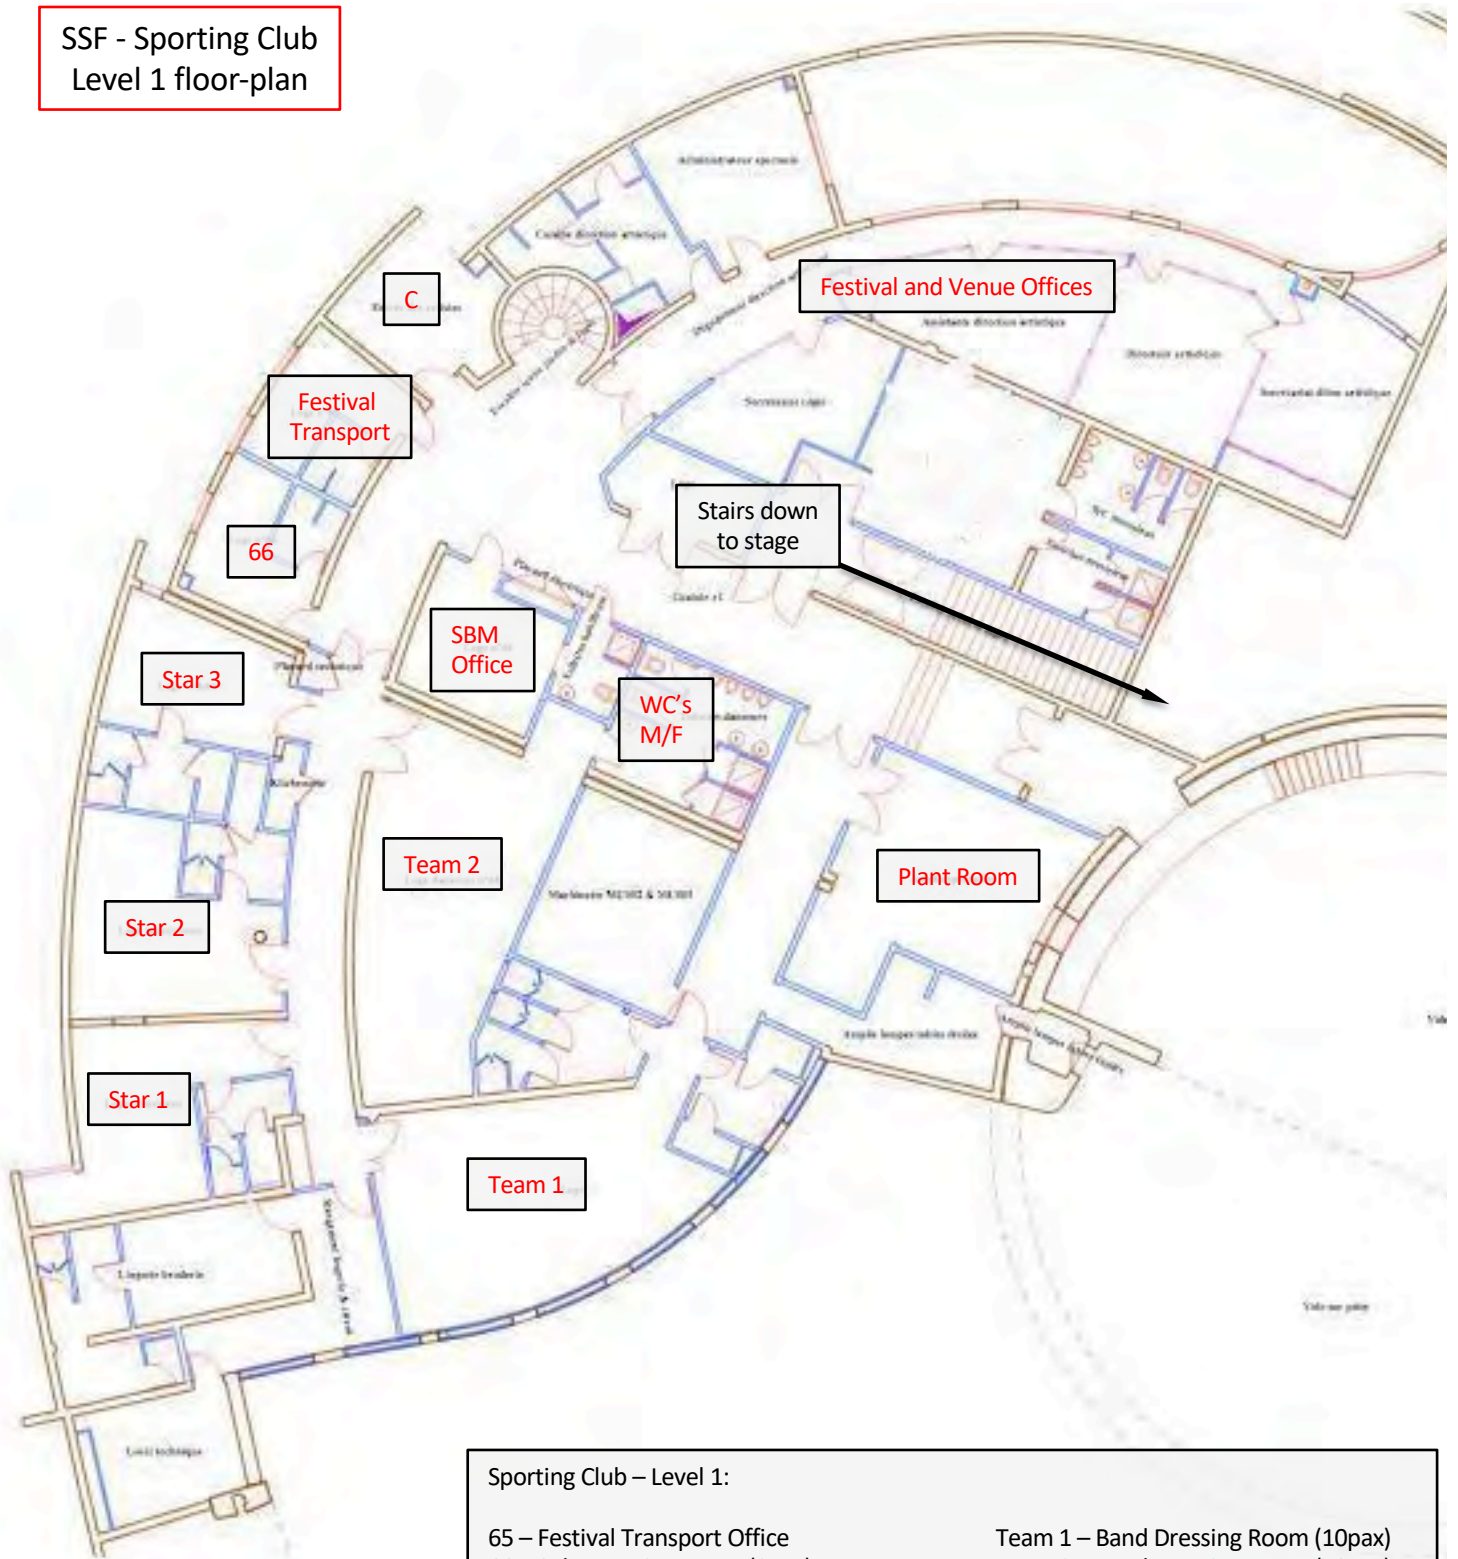

Section through stage & auditorium

SSF - Sporting Club
Auditorium w/ dimensions

Full height windows open for all performances

SSF - Sporting Club
Ground-floor plan

SPORTING CLUB D'ETE

Salle des ETOILES

LEGENDE:

- 7 prises murales 220v
- ⊙ 2 prises murales 380v
- ⊗ sono
- ⊞ 4 prises telephonics
- ⊠ 1 prise telephone
- ⊡ 2 prises television soit couvrant
- ⊕ 1 bassin: escalier/tables
- ★ lumiere du jour
- ⊙ Etage: Rue de Claussee
- Orientation: SUD
- Hauteur sous plafond: 6,95

SURFACE:
Salle des étoiles - 973.22 m²
Echelle: 1/200

SSF - Sporting Club
Level 1 floor-plan

Sporting Club – Level 1:	
65 – Festival Transport Office	Team 1 – Band Dressing Room (10pax)
66 – Solo Dressing Room (2pax)	Team 2 – Band Dressing Room (10pax)
Star 3 – Secondary Dressing Room (3pax)	Team 3 – SBM Marketing Office
Star 2 – Primary Dressing Room (4pax)	
Star 1 – Secondary Dressing Room(2pax)	C – All day catering/ beverage service