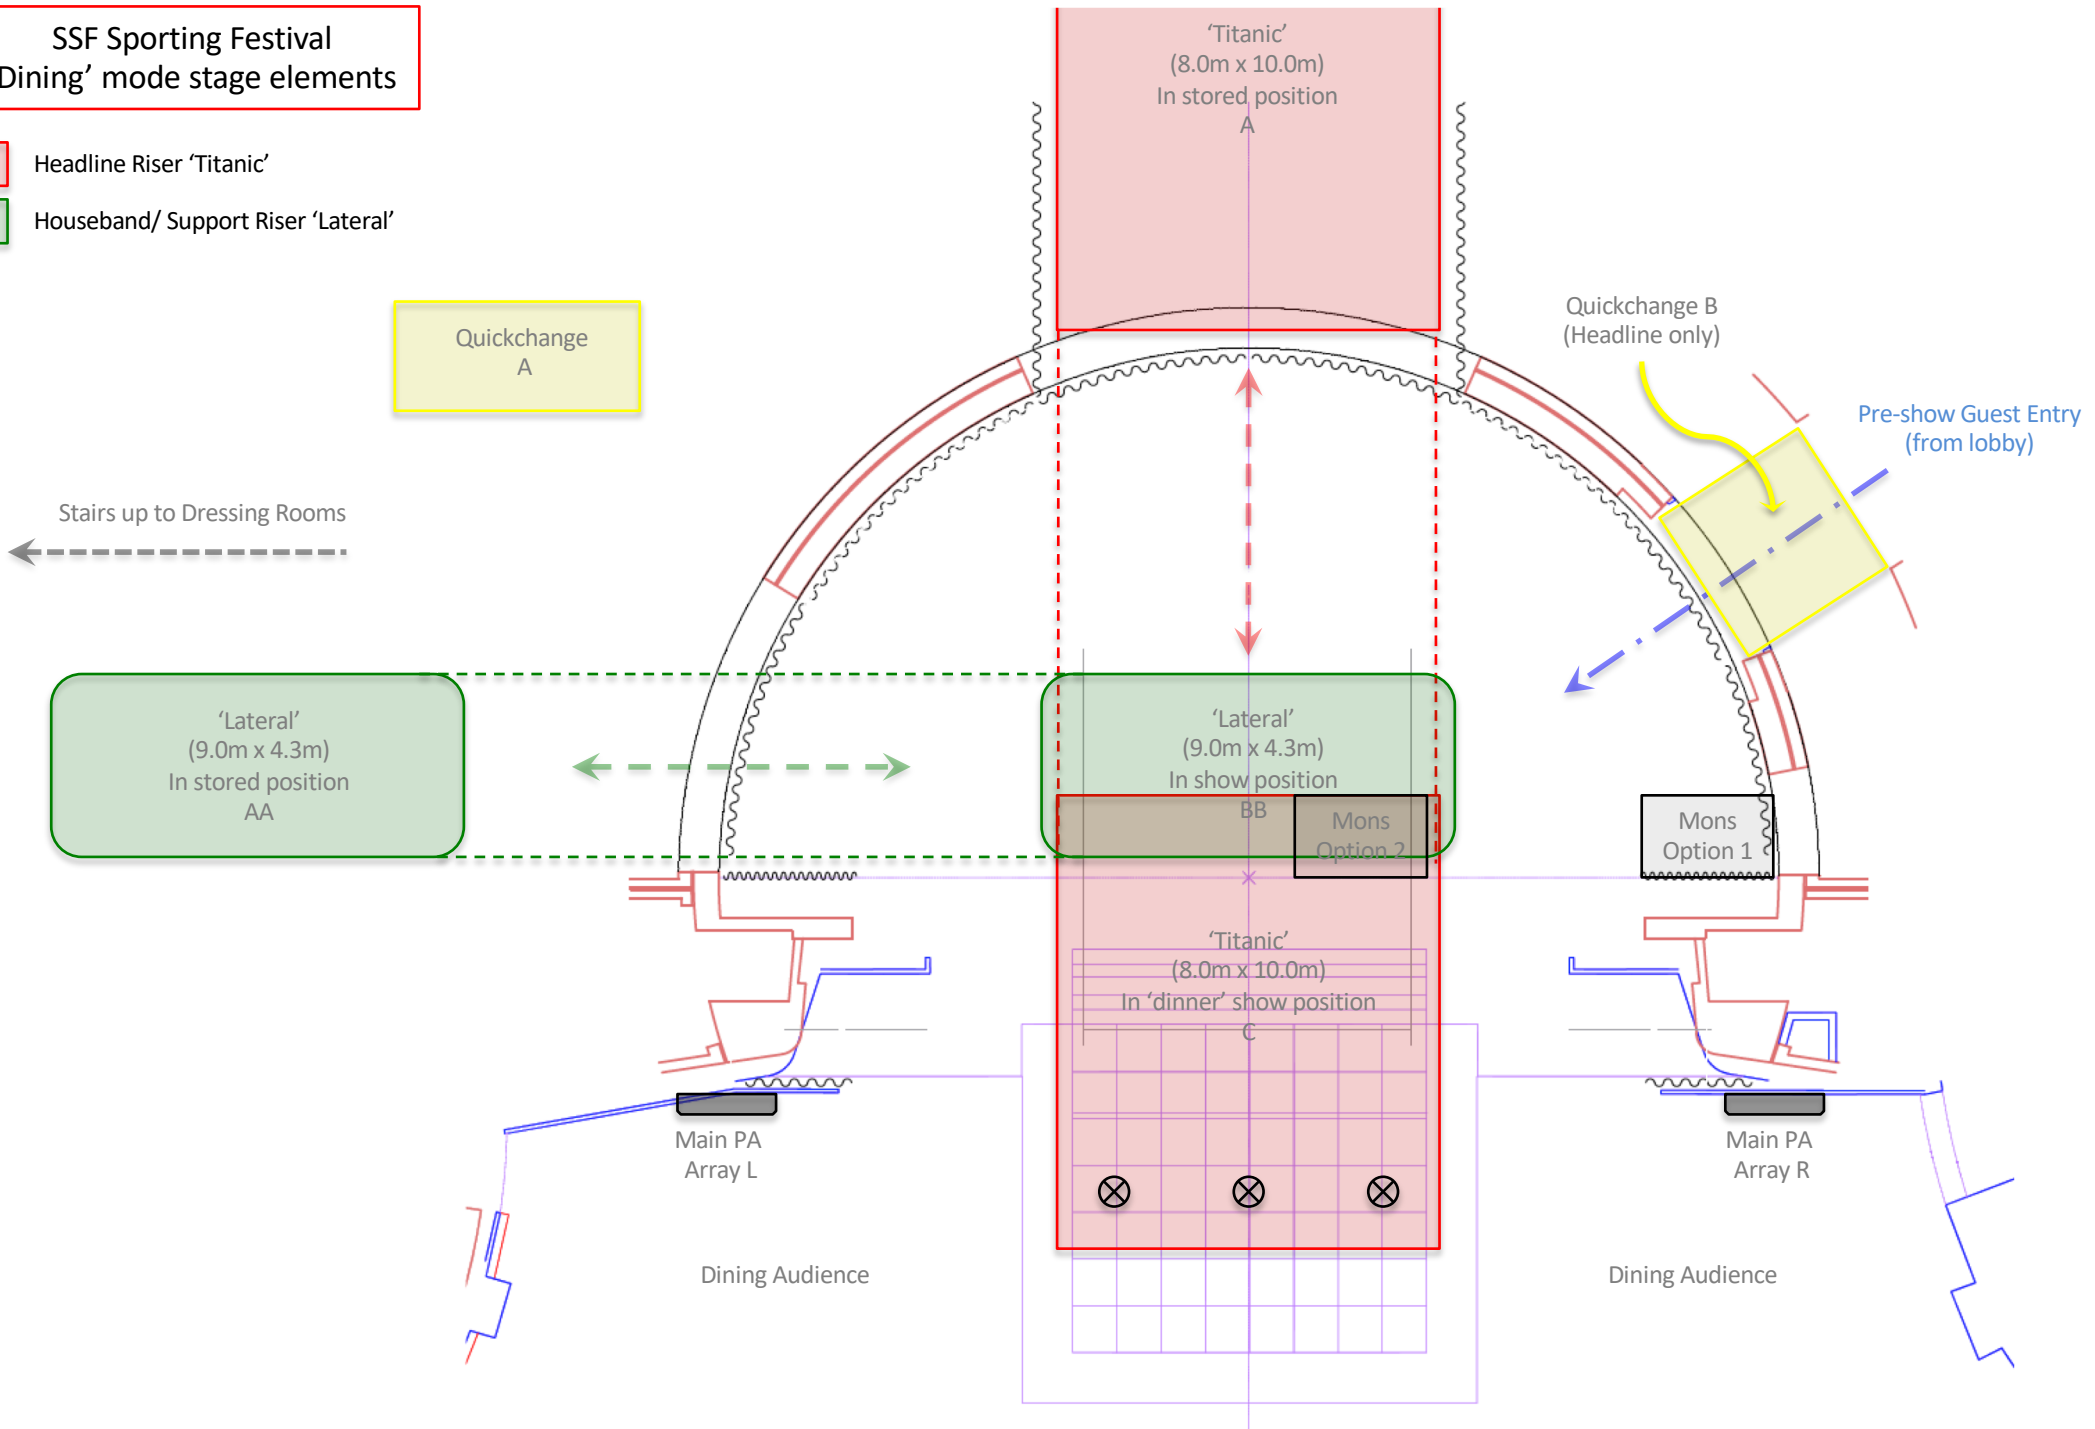

SSF Sporting Festival
'Dining' mode stage elements

- Headline Riser 'Titanic'
- Houseband/ Support Riser 'Lateral'