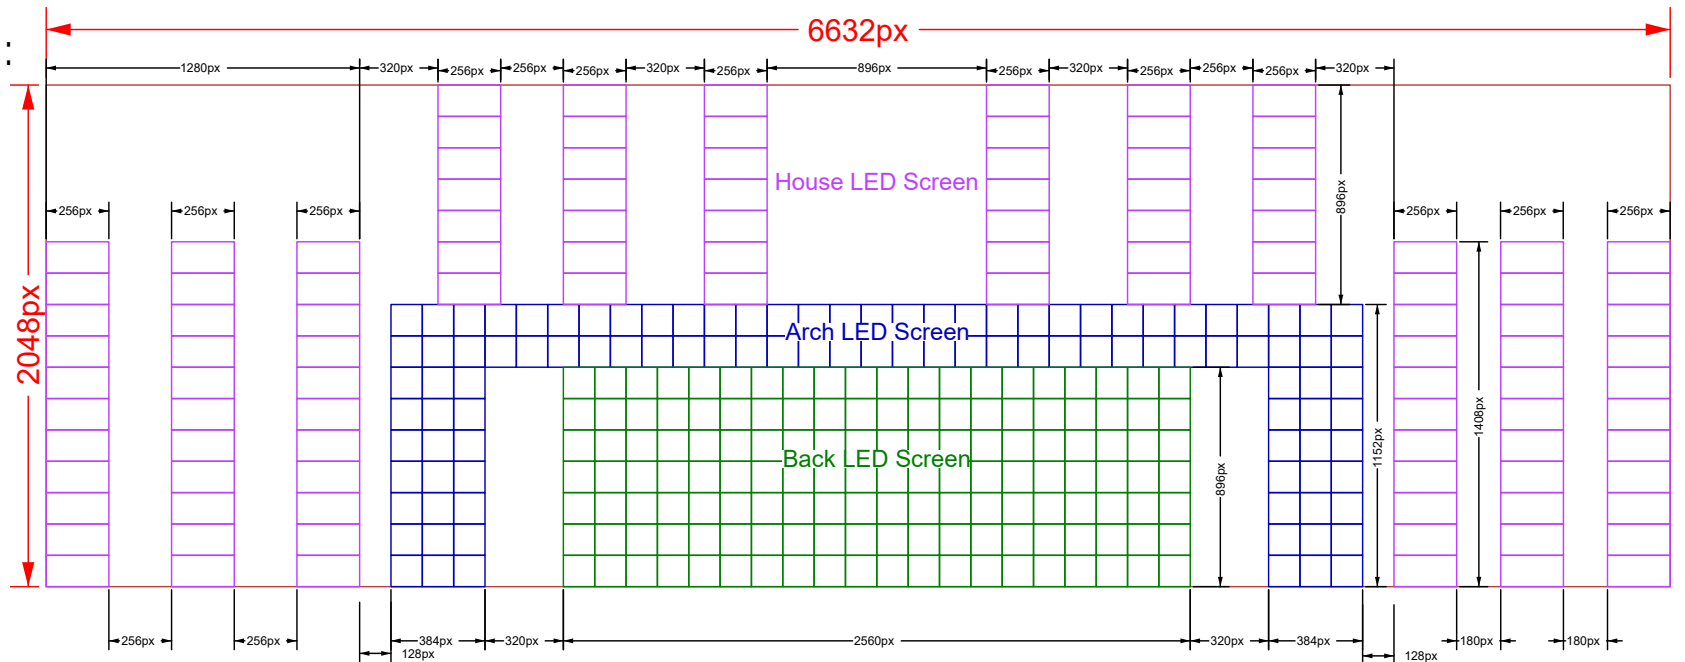

: Led screen Position (m)

Led screen Composition (px) :