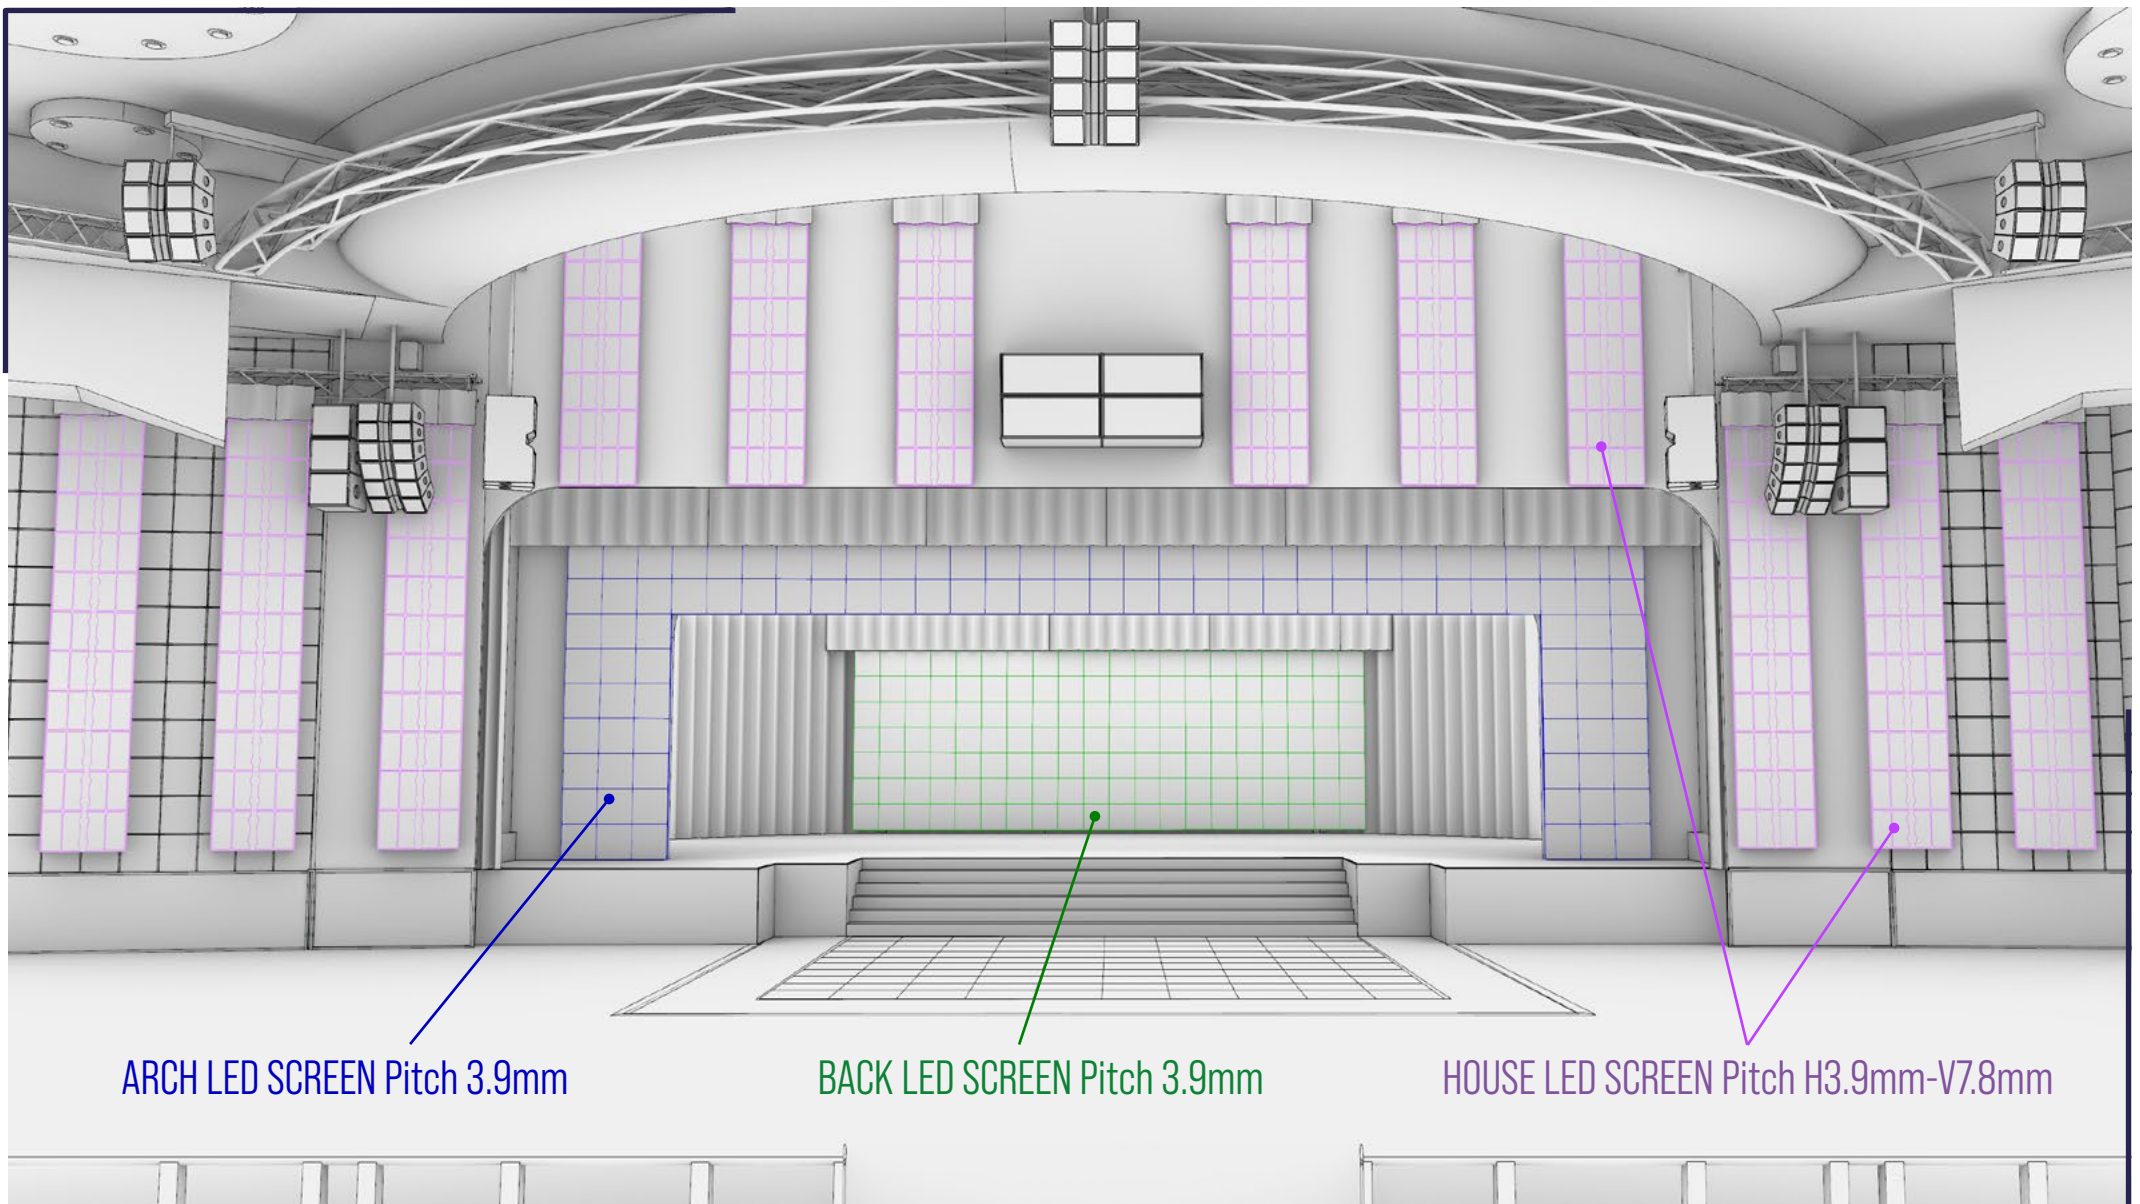

# SSF 2024 VIDEO SCREENS SETUP

ARCH LED SCREEN Pitch 3.9mm

BACK LED SCREEN Pitch 3.9mm

HOUSE LED SCREEN Pitch H3.9mm-V7.8mm