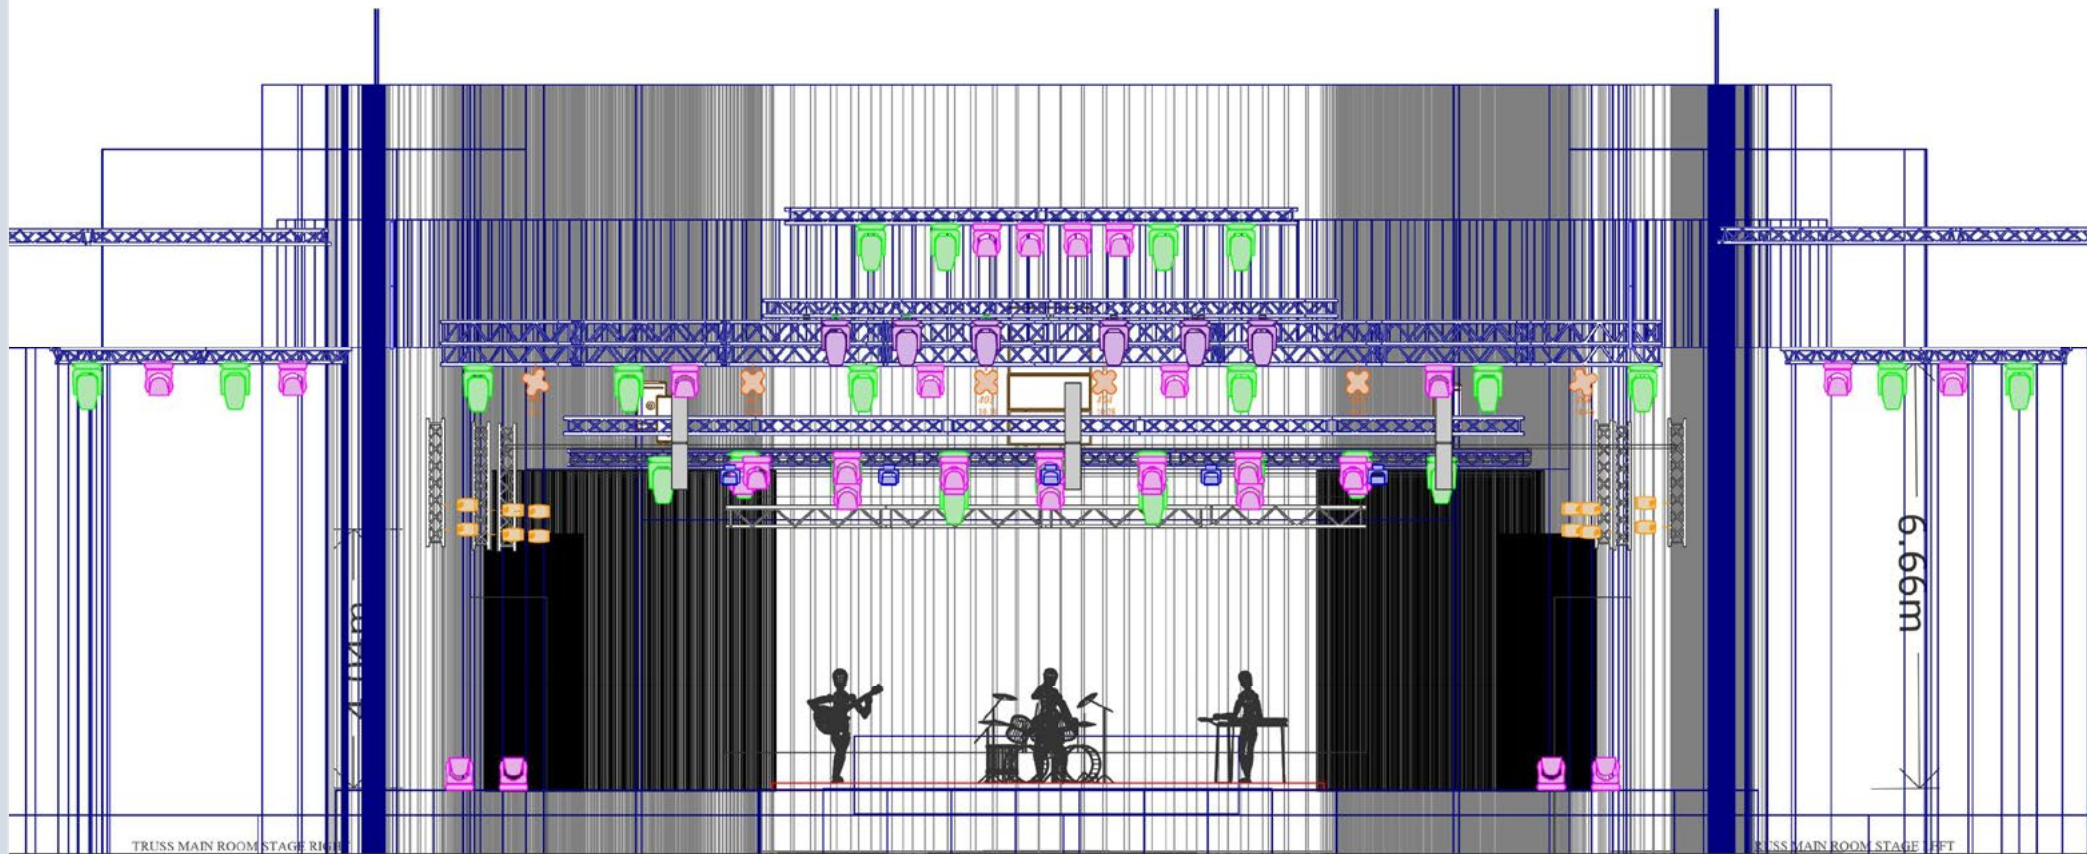

CURVED TRUSS - MAIN

LEGENDE

Symbole	Nom	Compte
	Artiste PICASSO - Elation	28
	Mac Quantum WASH - Martin	30
	Parkolor 120 HD - Starway	12
	STRIKE 4 - Chauvet	6
	Poursuite CYRANO - Robert Juliat	3