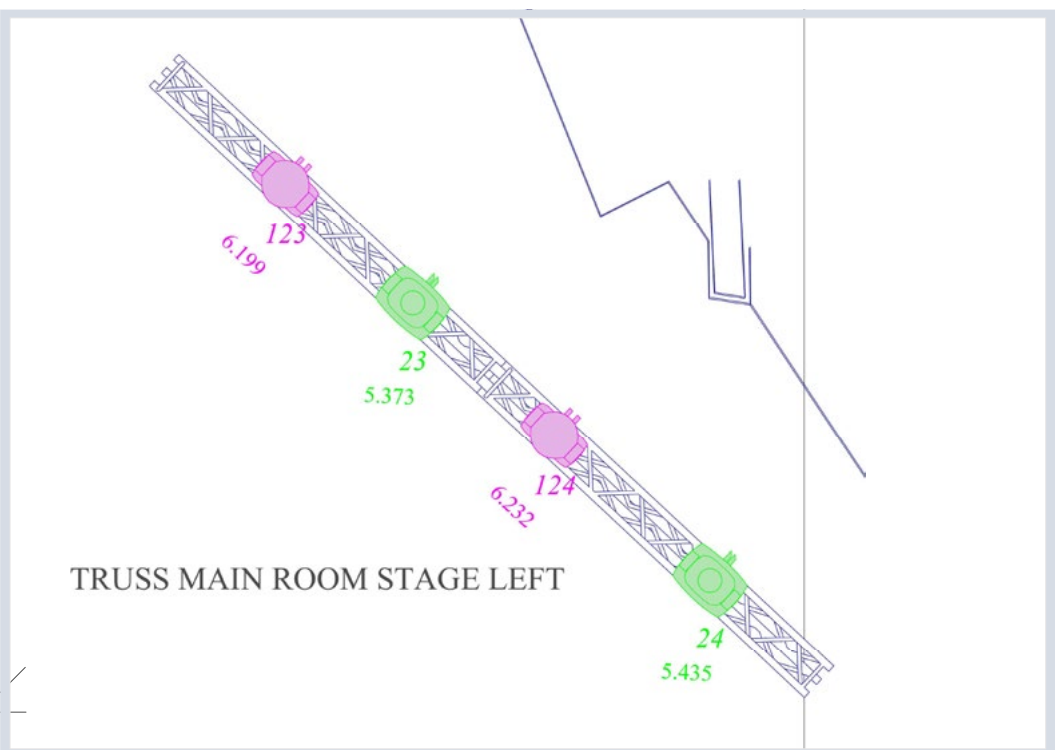

FOH LIGHT & VIDEO