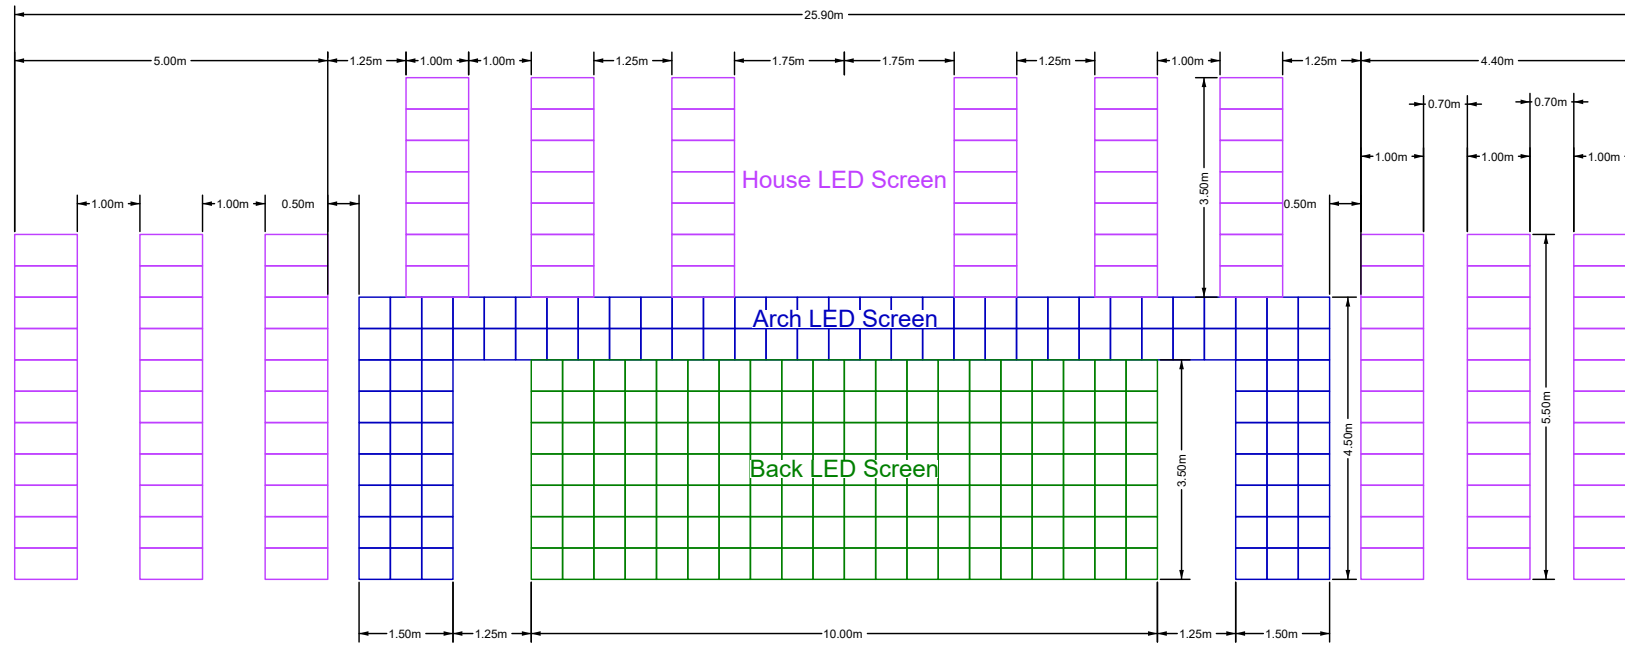

: Led screen Position (m)

Led screen Composition (px) :