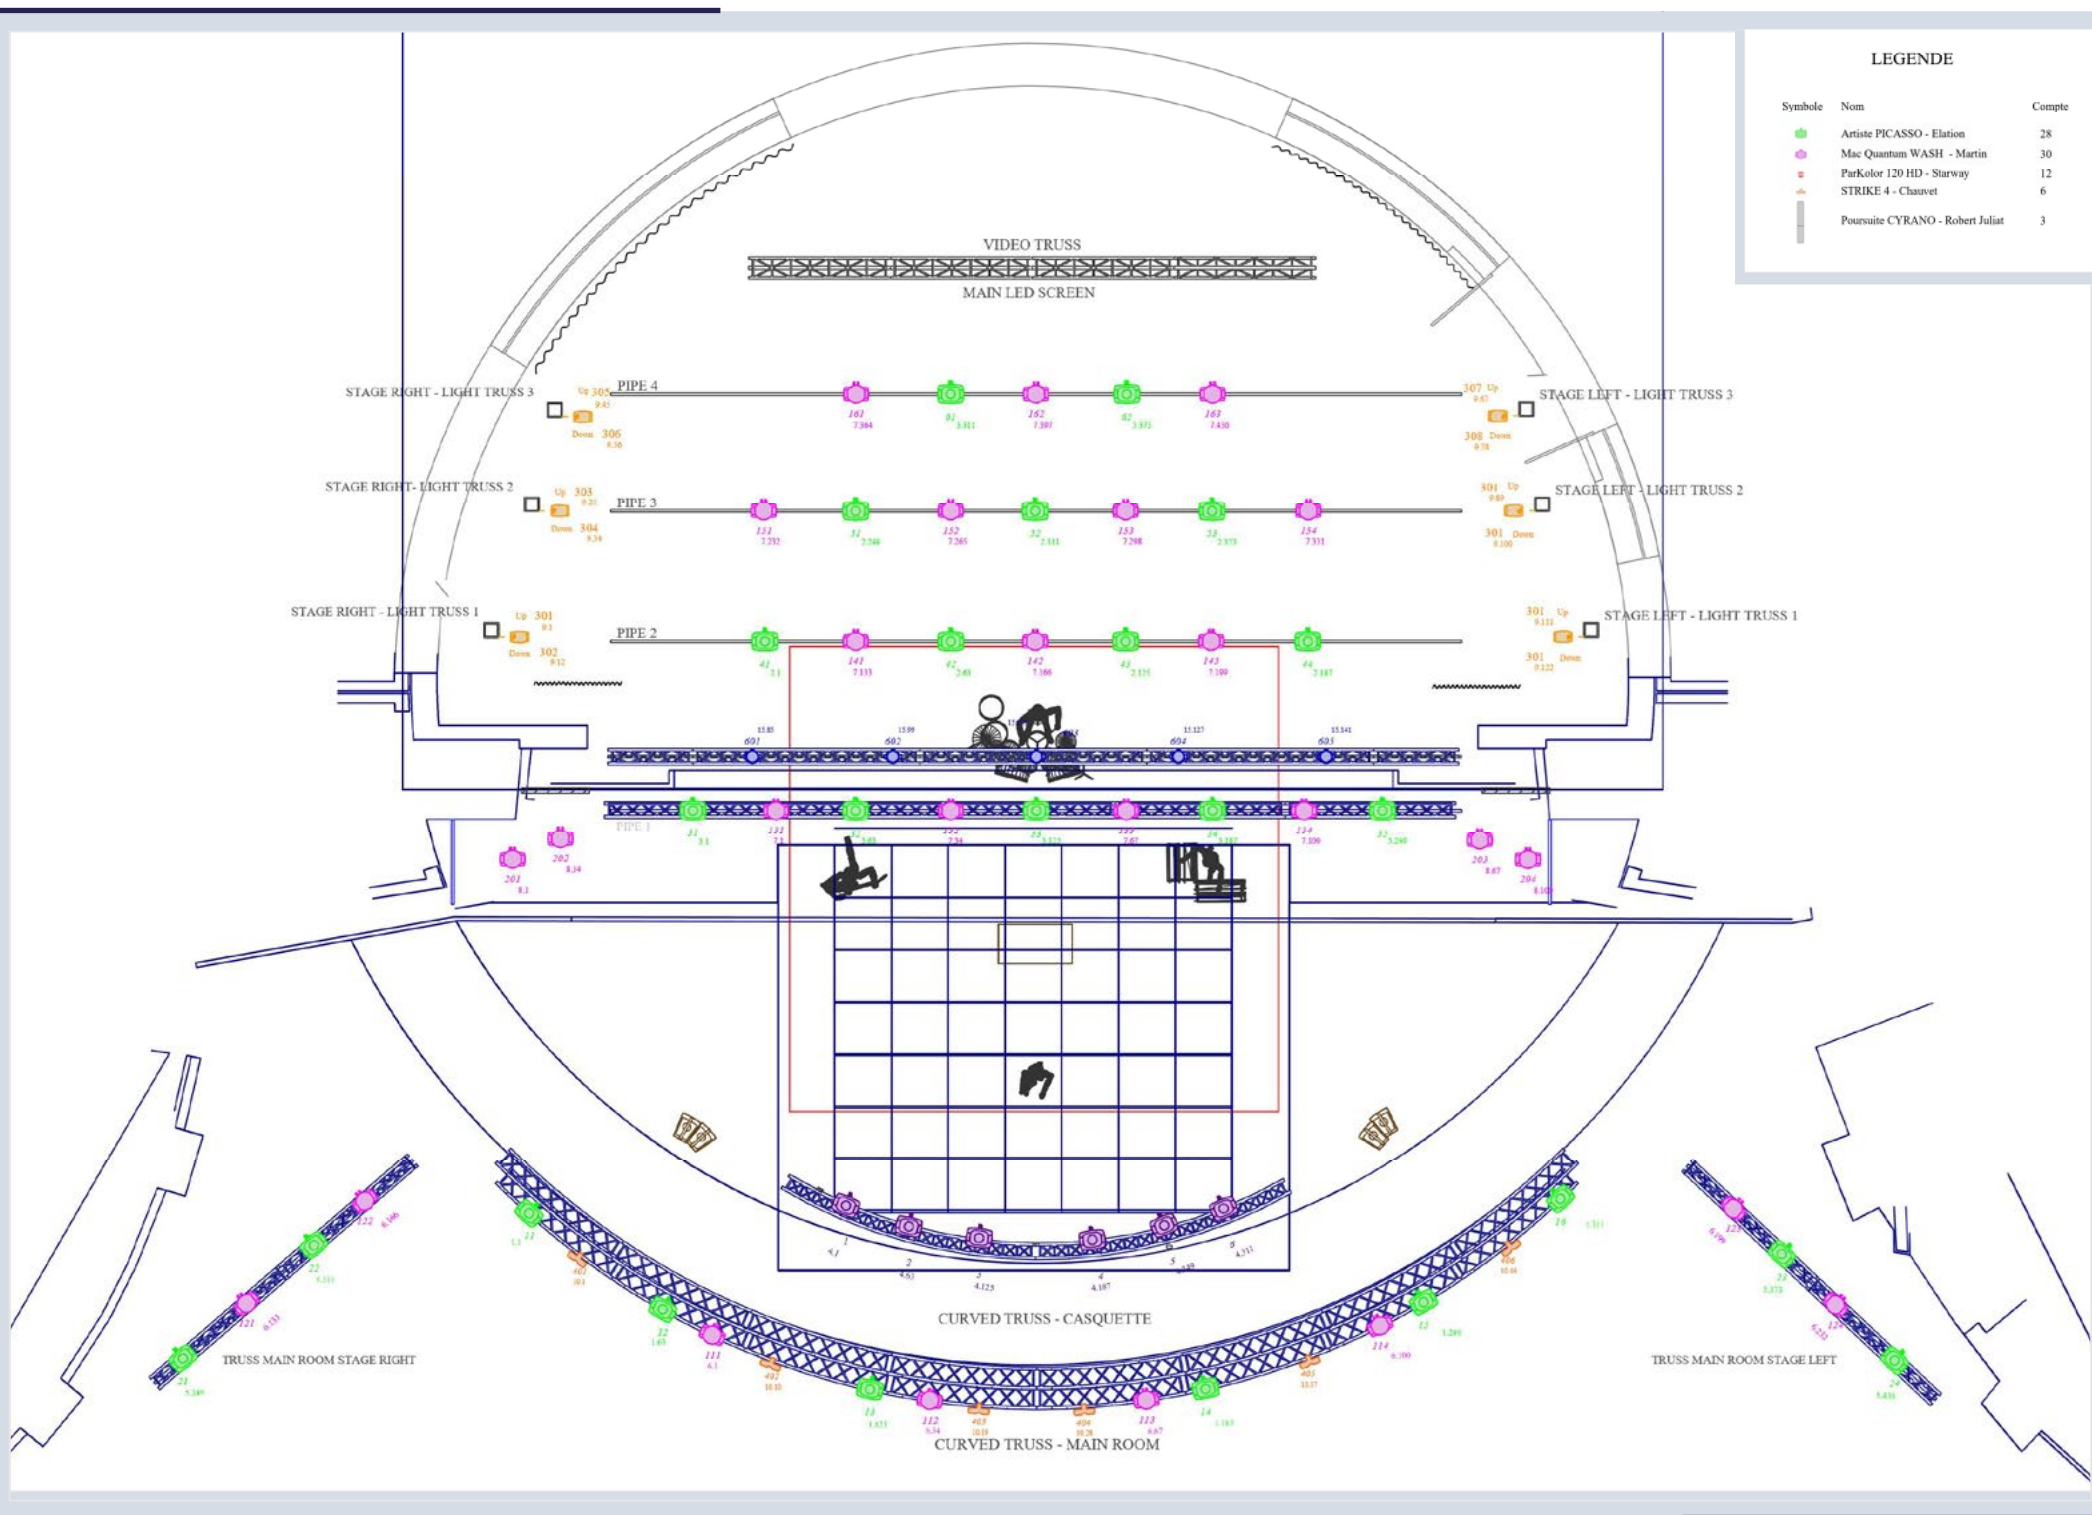

LEGENDE

Symbole	Nom	Compte
	Artiste PICASSO - Elation	28
	Mae Quantum WASH - Martin	30
	ParKolor 120 HD - Starway	12
	STRIKE 4 - Chauvet	6
	Poursuite CYRANO - Robert Juliat	3