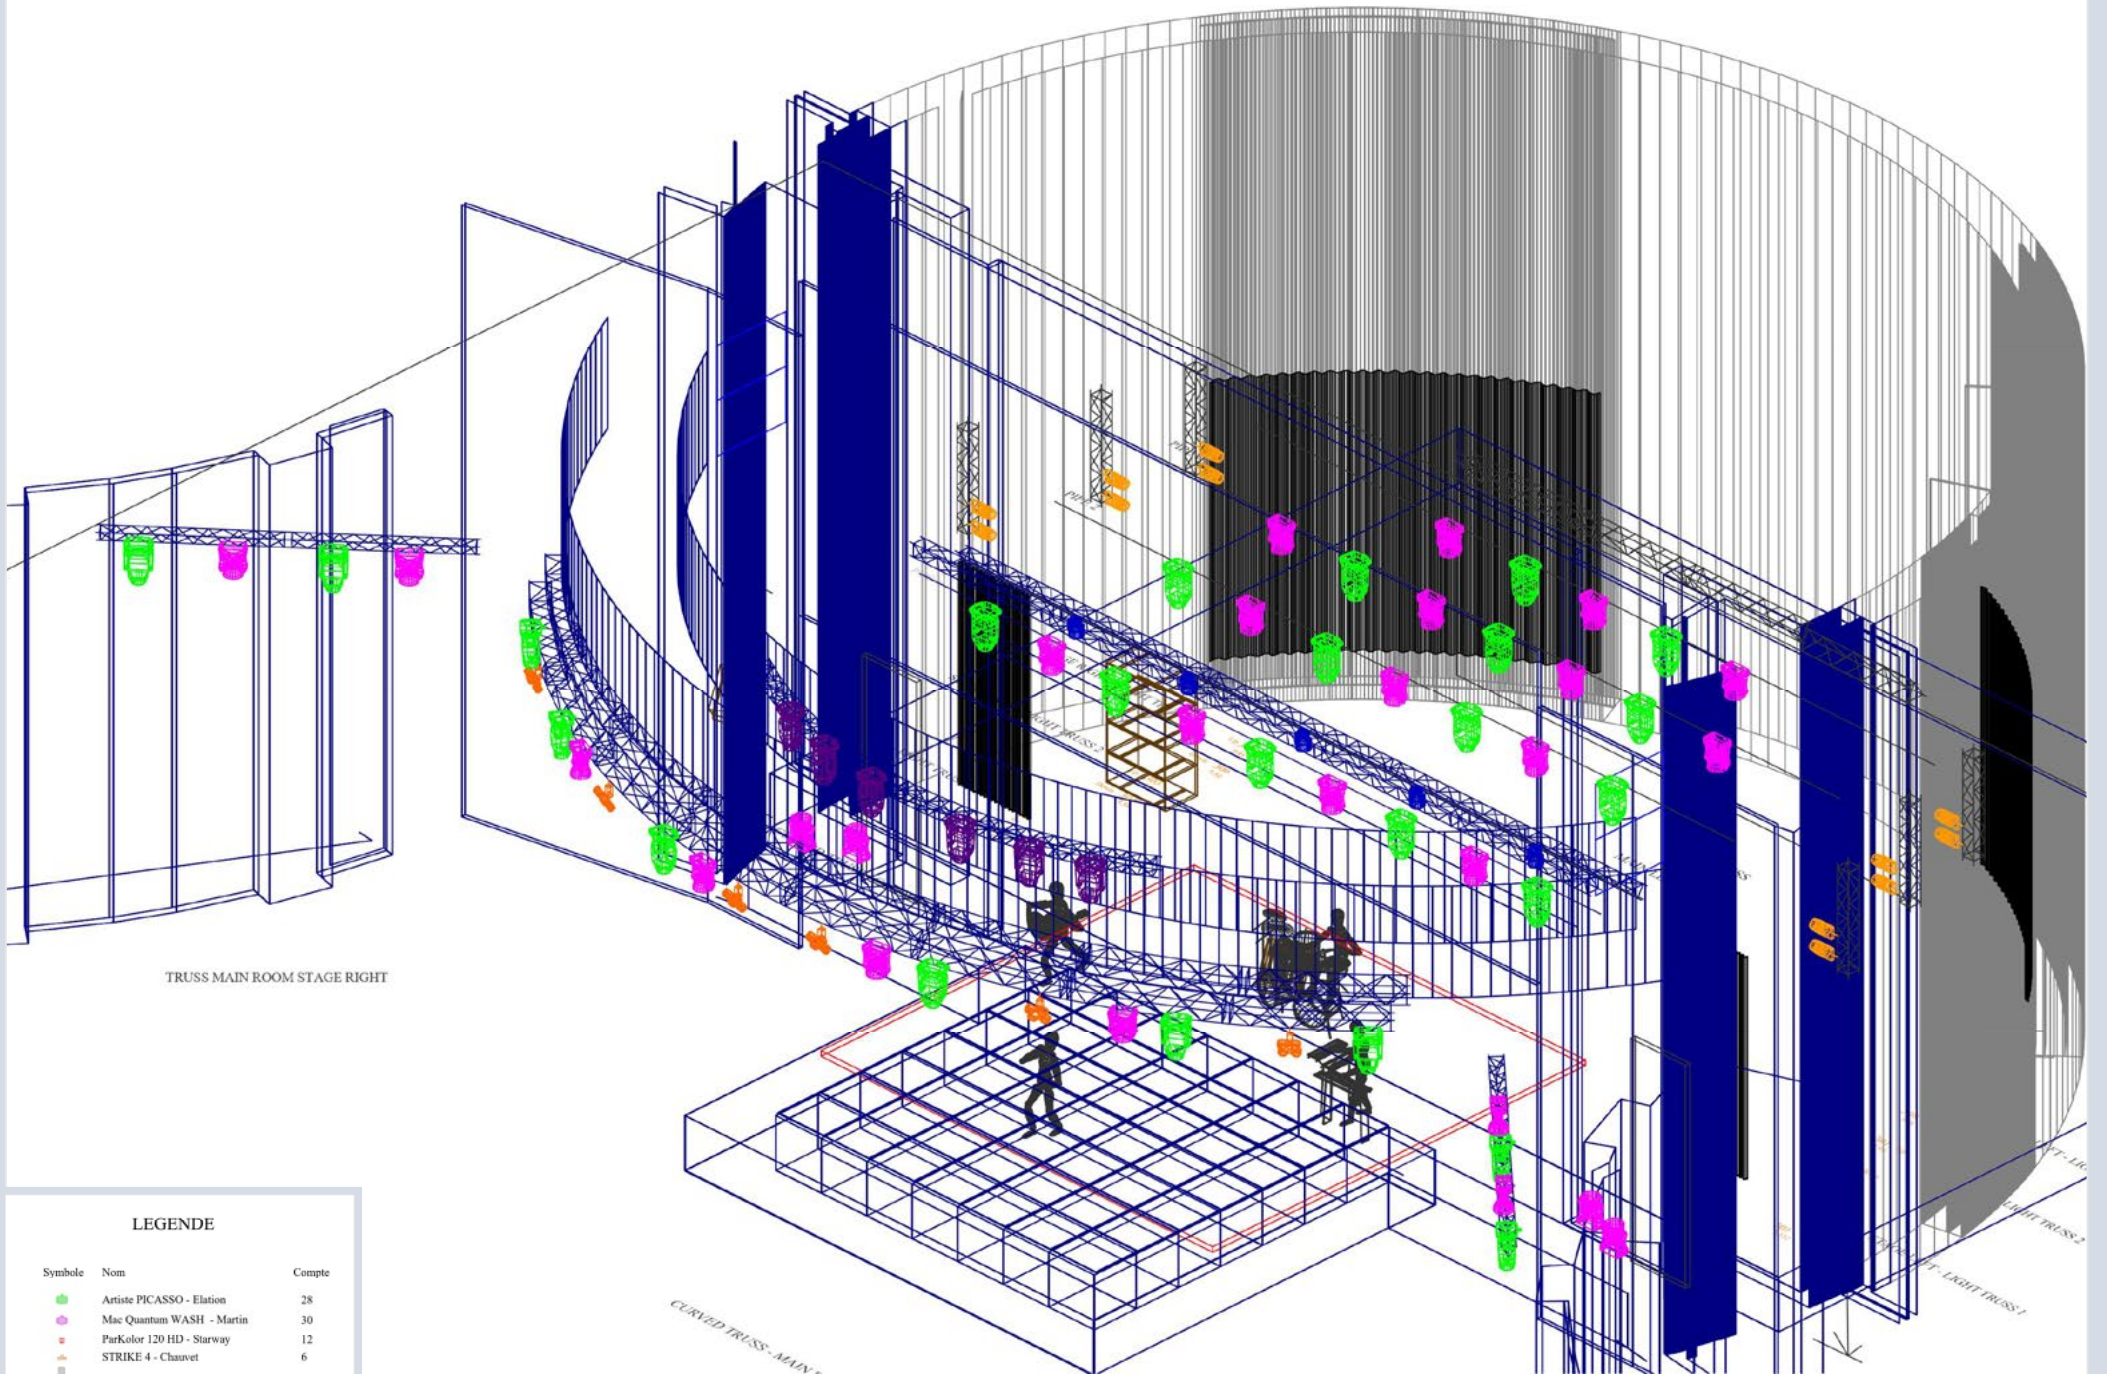

TRUSS MAIN ROOM STAGE RIGHT

LEGENDE

Symbole	Nom	Compte
	Artiste PICASSO - Elation	28
	Mac Quantum WASH - Martin	30
	ParKolor 120 HD - Starway	12
	STRIKE 4 - Chauvet	6
	Poursuite CYRANO - Robert Juliat	3

LIGHT TRUSS 2