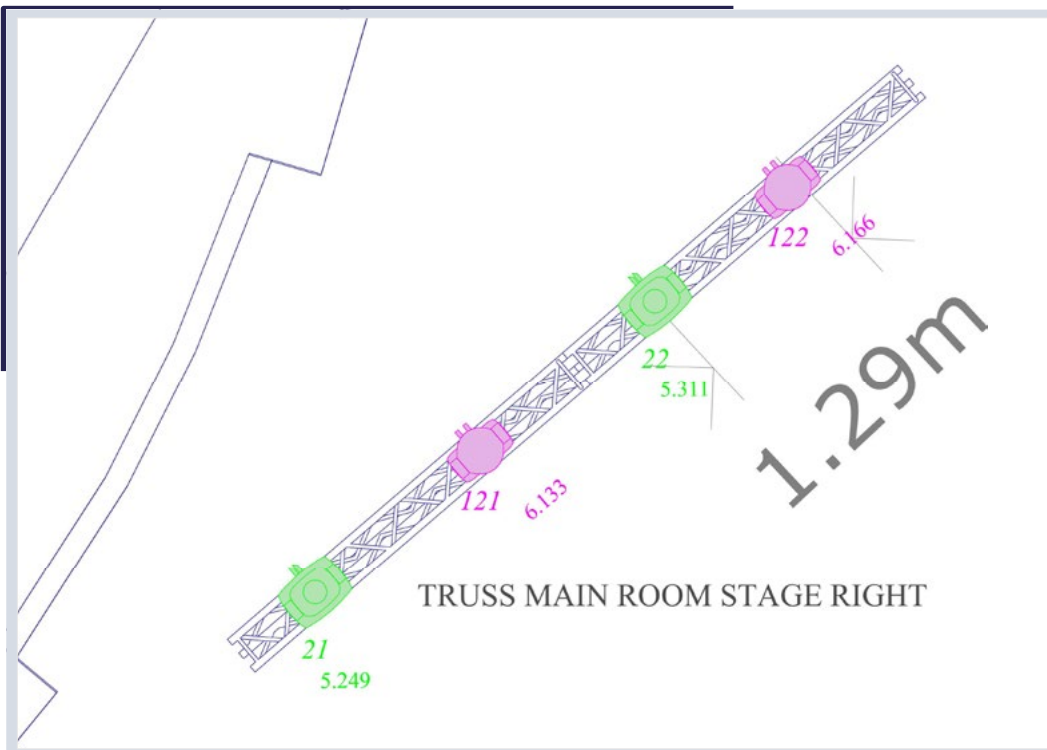

FOH LIGHT & VIDEO